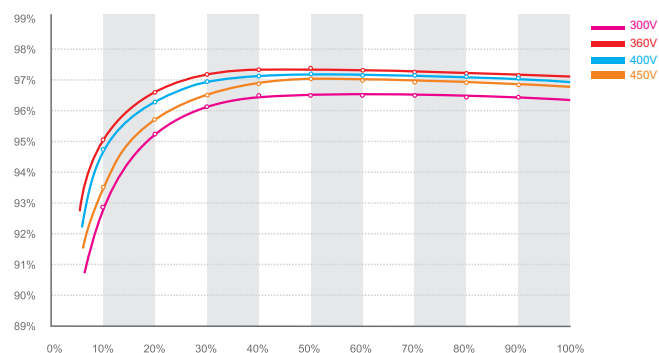

## Leading - edge Technology

- ▶ Maximum efficiency of 97% and wide input voltage range
- ▶ Internal DC switch
- ▶ Transformerless GT topology
- ▶ Compact design
- ▶ Ethernet / RF technology / Wi-Fi
- ▶ Sound control
- ▶ Easy installation
- ▶ Comprehensive Growatt warranty program

1.5k efficiency